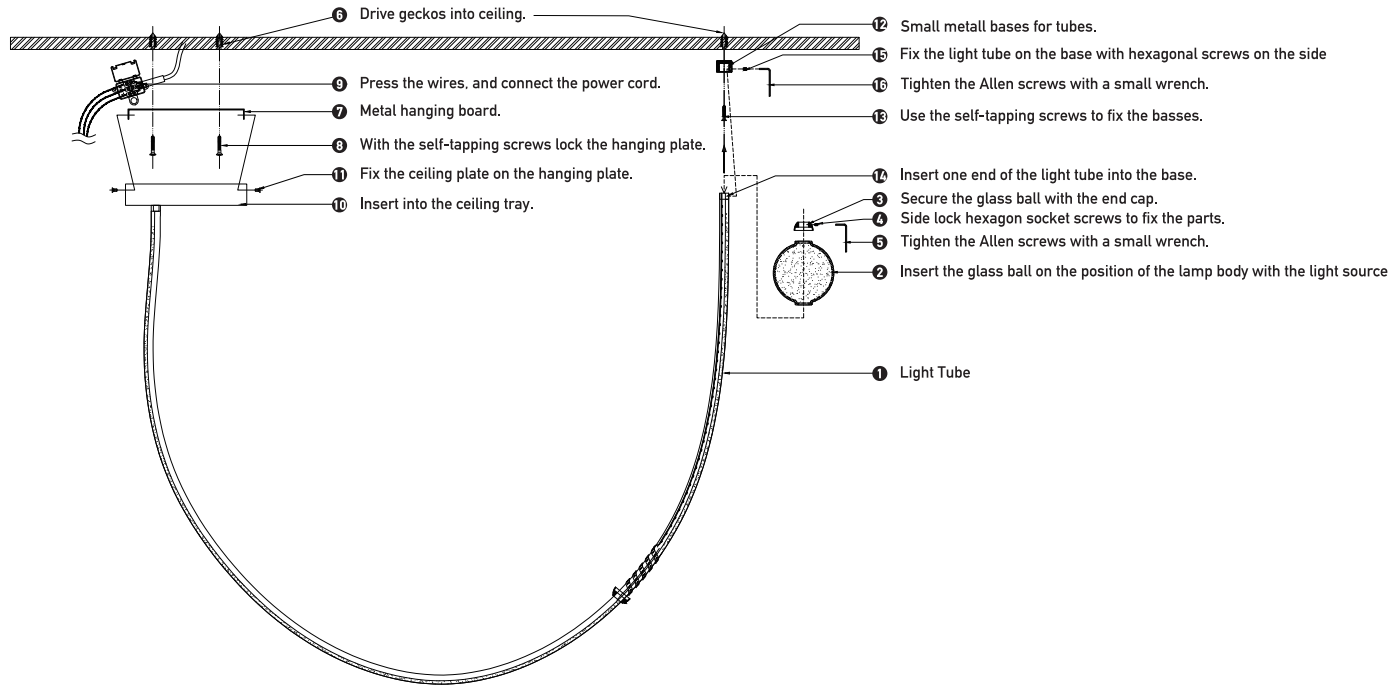

## SPECIFICATIONS

- **Material:** Aluminum - Silicon - Opal Glass
- **Lamp type:** LED . 18W , 3000K , 1410Lm . CRI 80
- **Ingress Protection:** IP20. Protection against entry of solid objects greater than 12mm in diameter.