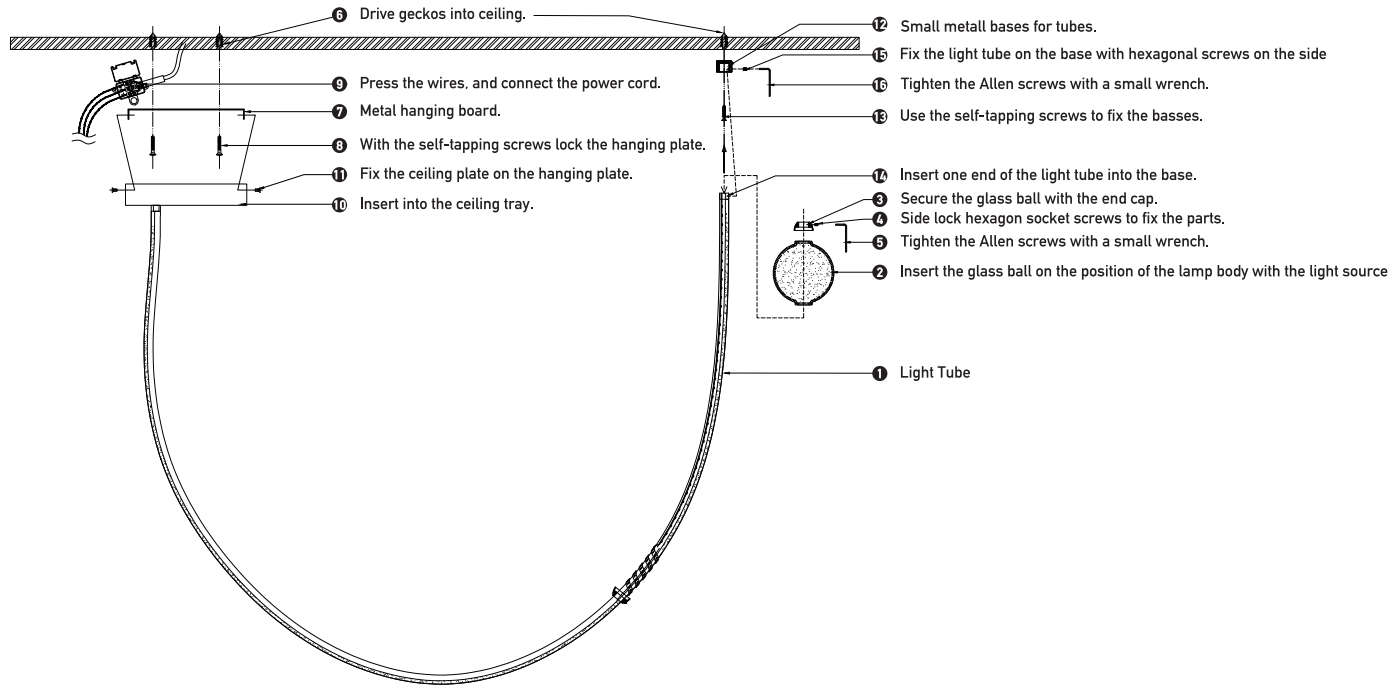

PENDANT LED LIGHT

22250

Please read instructions before commencing installation and retain for future reference.

SPECIFICATIONS

- **Material:** Aluminum - Silicon - Opal Glass
- **Lamp type:** LED . 18W , 3000K , 1410Lm . CRI 80
- **Ingress Protection:** IP20. Protection against entry of solid objects greater than 12mm in diameter.

Connect main supply (brown - Live, blue - Neutral) into terminal block making sure all connections are tight.