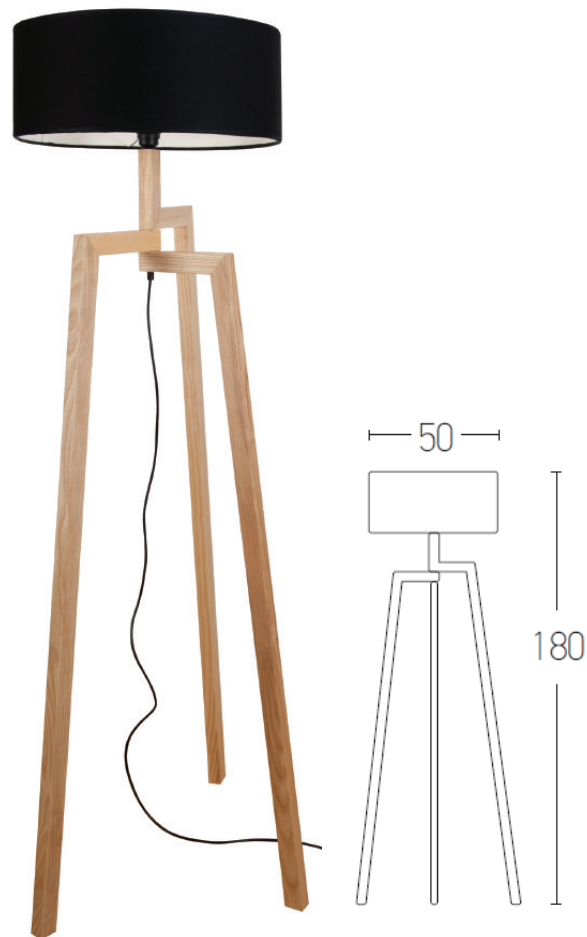

## Indoor Lighting

### 1488 Floor lamp

Bulb:	1x E27 MAX 40W
Voltage:	220-240V
Operating Frequency:	50/60HZ
IP:	IP20
Class:	I
Color:	Natural Wood-Black Shade
Material:	Wood-Fabric Shade
Height:	180cm
Shade Diameter :	50cm
Net Weight:	9 kg

## Description

Floor lamp made by Wood & Shade in Natural Wood & Beige Shade color .

E27  
LAMP

5213006844584

PRODUCT DATA SHEET