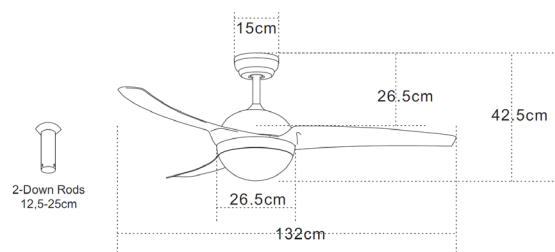

Interior Lighting

19133 FAN

Bulb:	18W LED, 3000K-4000K-6000K 100Lumen/W
Voltage:	220-240V
Operating Frequency:	50/60HZ
Special Feature:	3-Speed Remote Control
Class:	I
Motor:	AC Motor
Night Mode:	Time Setting 1H/2H/4H/8H
Height:	H:42.5-55cm 2 Down Rod (Tube:12.5-25cm)
Diameter:	52" Ø132cm
Material:	Metal-Glass-ABS Blades
Air Flow:	152 m ³ min/ summer & winter function
Available Color:	White
Net weight:	10 kg

Description

Metal-ABS (Blades) Fan with 3 Speeds Remote control, AC Motor and 18W LED Lamp with Glass cover.

5213007836632

PRODUCT DATA SHEET