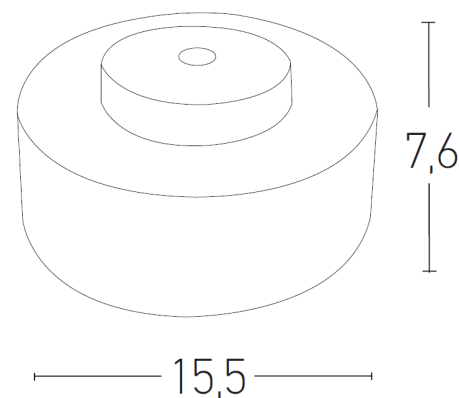

Interior Lighting

19154

Lighting track system

Description:	Ceiling / Wall Base
Transformer:	Inlcuded 100W LED Driver
Voltage:	220-240V
Operating Frequency:	50/60HZ
IP:	IP20
Class:	II
Color:	Sandy Black
Material:	Aluminium
Available Cable:	-
Height:	7,6 cm
Width:	-
Length:	-
Diameter:	15,5 cm

Description

Ceiling /wall base from alluminium
in sandy black color.

5213007836793

PRODUCT DATA SHEET