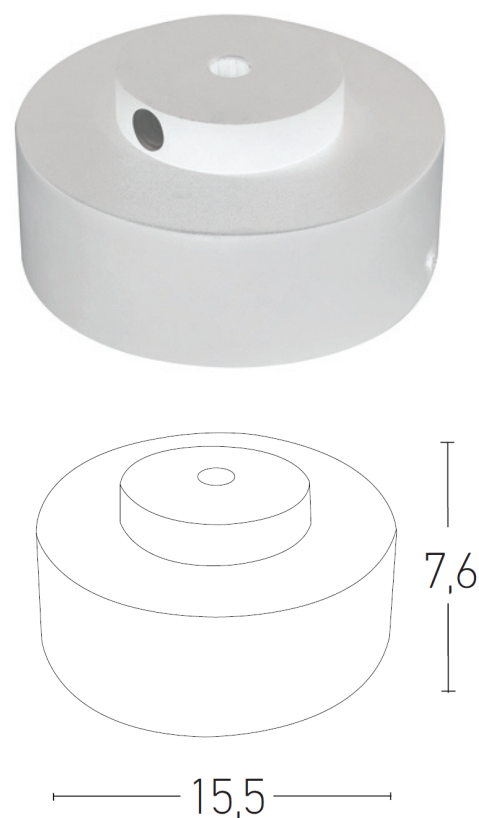

Interior Lighting

19155 Lighting track system

Description:	Ceiling/ Wall Base,Included Remote Control
Transformer:	Inlcuded 100W LED Driver
Voltage:	220-240V
Operating Frequency:	50/60HZ
IP:	IP20
Class:	II
Color:	Sandy White
Material:	Aluminium
Available Cable:	-
Height:	7,6 cm
Width:	-
Length:	-
Diameter:	15,5 cm
Net Weight:	1 Kg

Description

Ceiling /wall base from alluminium
in sandy white color with remote control.

5213007836809

PRODUCT DATA SHEET