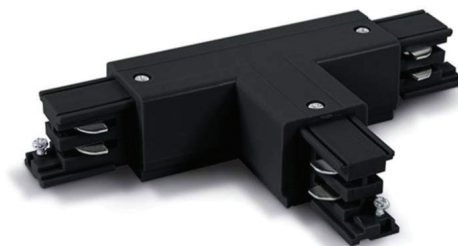

Architectural Lighting

19408 | T - Connector

Voltage:	220V-240V
IP:	IP20
Width:	10cm
Length:	17cm
Color:	Black
Net Weight:	0.1Kg

Description

T connector for 3 phase surface track in Black color.

5213007834607