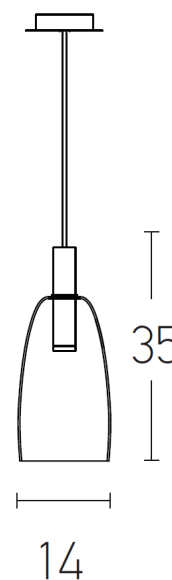

Interior Lighting

1966 Pendant light

Bulb:	5W LED, 3000K, 90Lumen/W
Transformer:	Yes
Voltage:	220-240V
Operating Frequency:	50/60HZ
IP:	IP20
Class:	I
Color:	Clear Glass- Gold Matt
Material:	Glass-Aluminium-Acrylic
Available Cable:	150 cm
Height:	35 cm
Diameter:	14 cm / Base: Ø 12 cm
Net Weight:	1,55 Kg

Description

Modern pendant light from glass & aluminium in clear glass-gold matt color.

5213007835581

PRODUCT DATA SHEET