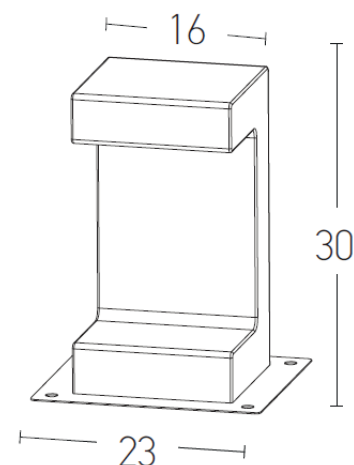

Outdoor Lighting

E191 Bollard light

Build in Led:	8W LED, 3000 K, 90Lumen/W
Voltage:	220-240V
Operating Frequency:	50-60Hz
IP:	IP54
Class:	I
Material:	Concrete
Color:	Real Concrete
Base:	23cm x 21cm
Height:	30cm
Length:	16cm
Width:	15cm
Net Weight:	5.9Kg

Description

Bollard light made by Concrete in Concrete color.

5213007834980

PRODUCT DATA SHEET