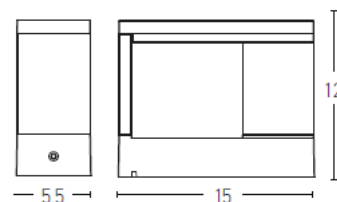

### E207 Wall light

Build in Led:	10W LED, 3000K, 80Lumen/W
Voltage:	220-240V
Operating Frequency:	50/60HZ
IP:	IP54
Class:	I
Color:	Graphite
Material:	Aluminium-PC Diffuser
Height:	5.5 cm
Length:	15 cm
Width:	12 cm
Net Weight:	0.56kg