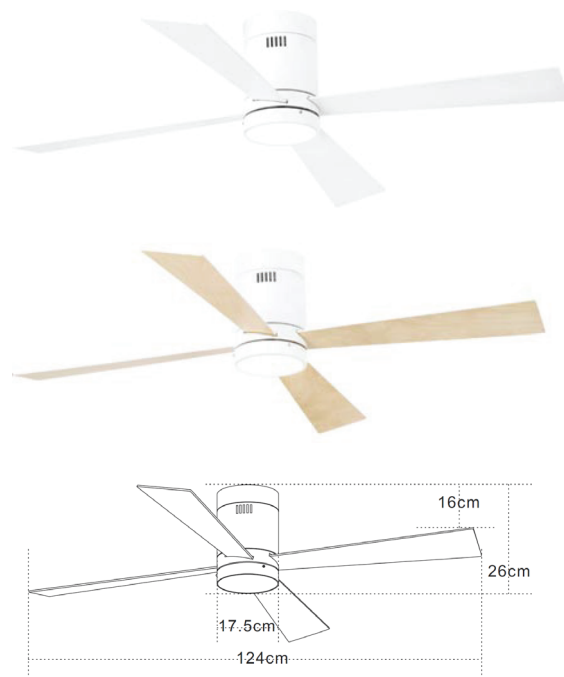

## Interior Lighting

### 19137 FAN

Bulb:	15W LED, 3000K-4000K-6000K 100Lumen/W
Voltage:	220-240V
Operating Frequency:	50/60HZ
Special Feature:	3-Speed Remote Control
Class:	I
Motor:	AC Motor
Night Mode:	Time Setting 1H/2H/4H/8H
Height:	H:26cm
Diameter:	49"Ø124cm
Material:	Metal-Acrylic-Plywood (MDF)
Air Flow:	168 m <sup>3</sup> min /summer fuction
Available Color:	White Matt-Double Face Blades (Maple Wood - White)
Net weight:	7 kg

## Description

Ceiling metal - Plywood (MDF) Fan with 3 Speeds Remote control, AC Motor and 15W LED Lamp with Acrylic cover.

5213007836670

PRODUCT DATA SHEET