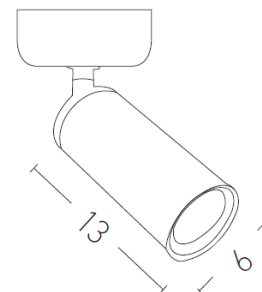

Architectural Lighting

S054-15 |
Ceiling spot light

Build in Led : 9W LED, 3000K 80Lumen/W, Cri90

Led Driver: Included

IP: IP20

Class: I

Beam Angle: 15°

Color: White Matt

Material: Aluminium

Length: 13 cm

Diameter: 6cm

Height: 20cm

Base Diameter: 6cm

Net Weight: 0.35 Kg

Description

Ceiling spot light with build in Led in White matt finish .