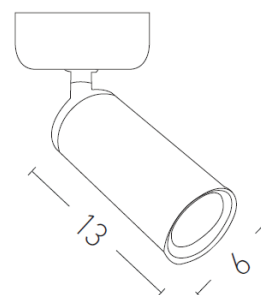

### S054-24 | Ceiling spot light

Build in Led :	9W LED, 3000K 80Lumen/W, Cri90
Led Driver:	Included
IP:	IP20
Class:	I
Beam Angle:	24°
Color:	White Matt
Material:	Aluminium
Length:	13 cm
Diameter:	6cm
Height:	20cm
Base Diameter:	6cm
Net Weight:	0.35 Kg

## Description

Ceiling spot light with build in Led in White matt finish .

**LED**  
LIGHTING

5213007834706

**CE**

PRODUCT DATA SHEET