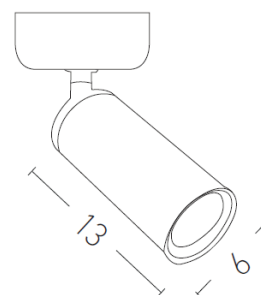

Architectural Lighting

S054-40 | Ceiling spot light

Build in Led :	9W LED, 3000K 80Lumen/W, Cri90
Led Driver:	Included
IP:	IP20
Class:	I
Beam Angle:	40°
Color:	White Matt
Material:	Aluminium
Length:	13 cm
Diameter:	6cm
Height:	20cm
Base Diameter:	6cm
Net Weight:	0.35 Kg

Description

Ceiling spot light with build in Led in White matt finish .

LED
LIGHTING

5213007834836

PRODUCT DATA SHEET