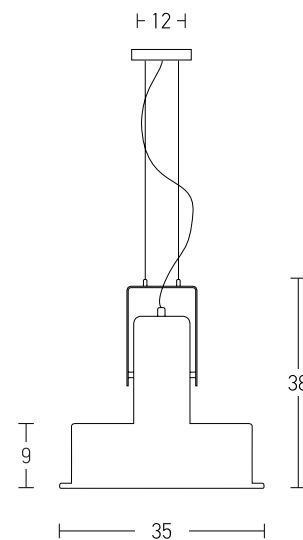

Product Data Sheet

Date: 01/02/2023
www.zambelislights.gr

Code 1644-W

Color: White Matte

Indoor Lighting

Bulb	1xE27
Power	MAX 25W
Voltage	220-240V
Operating Frequency	50/60Hz
Dimensions	Ø: 35cm H: 38cm
Base	Ø: 12cm H: 2cm
Material	Metal - Acrylic
Special Feature	200cm Cable Adjustable

Description

Single Pendant light
 made of metal and acrylic
 in a white matte finishing.

5213010017462

www.zambelislights.gr | www.zambelislights.com