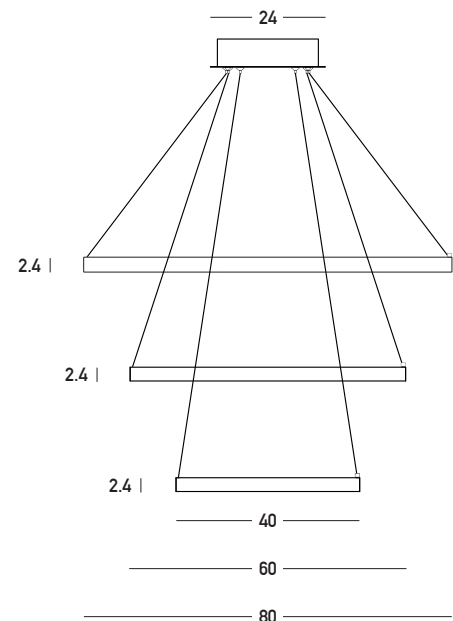

Product Data Sheet

Date: 19/06/2023
www.zambelislights.gr

Code 180031-D

Color: Copper

Indoor Lighting

Power	135W
Voltage	220-240V
Operating Frequency	50/60Hz
Color Temperature	3000K
Lumen	9450Lm
Cri	80
Dimensions	Ø: 40cm 60cm 80cm H: 2.4cm
Base	Ø: 24cm H: 5cm
Dimmable Triac	☉
Material	Aluminum-Acrylic
Special Feature	150cm Cable Adjustable
Profile	W: 1.5cm H: 2.4cm

Description

Pendant LED light
 made of aluminum and acrylic,
 in copper finish.

5213007830432

www.zambelislights.gr | www.zambelislights.com