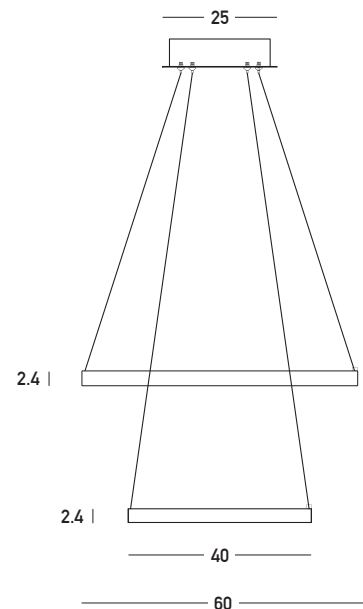

Description

Pendant LED light
made of aluminum and acrylic,
in a white matt finish.

5213007830111

www.zambelislights.gr | www.zambelislights.com