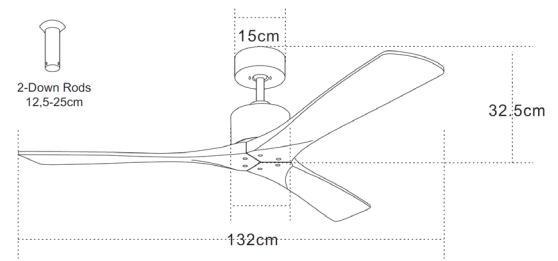

Interior Lighting

19142 FAN

Bulb:	Without Light
Voltage:	220-240V
Operating Frequency:	50/60HZ
Special Feature:	3-Speed Remote Control
Class:	I
Motor:	AC Motor
Night Mode:	Time Setting 1H/2H/4H/8H
Height:	H:32.5-45cm 2 Down Rod (Tube:12.5-25cm)
Diameter:	52" Ø132cm
Material:	Metal-MDF
Air Flow:	145 m ³ min/summer func- tion
Available Color:	Chrome Matt-Natural Wood Blades
Net weight:	7 kg

Description

Metal - MDF Fan with 3 Speeds Remote control and AC Motor.

5213007836724

PRODUCT DATA SHEET