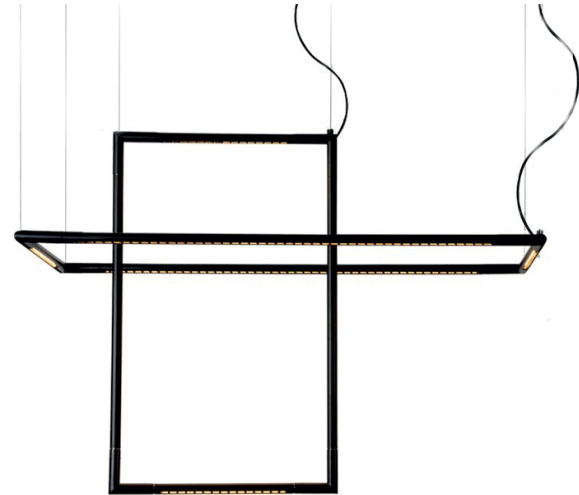

Product Data Sheet

Date: 20/06/2022
www.zambelislights.gr

Code 19236

Color: Sandy Black

Indoor Lighting

Power	40W
Voltage	220-240V
Operating Frequency	50/60Hz
Color Temperature	3000K
Lumen	3600Lm
Cri	80
Dimensions	L: 110cm W: 50cm H: 80cm
Tube	Ø: 2.4cm
Base	L: 50cm W: 5cm H: 8cm
Non Dimmable	<input checked="" type="checkbox"/>
Material	Metal - Aluminum - Diffuser
Special Feature	On-Off Movable Tube Profile Ø: 2.4cm 200cm Cable Adjustable Requires Remote Driver (Included)

Description

Indoor Pendant Led light by Metal,
 Aluminum and Diffuser in Sandy Black color.
 On-Off light.

Top view...