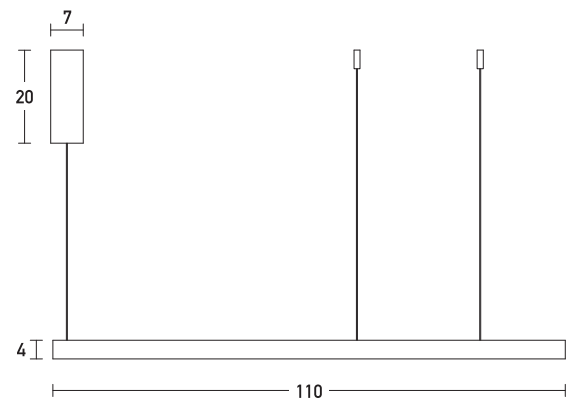

Description

Indoor Pendant Led light by Aluminium and Acrylic in Brushed Gold Matt color.