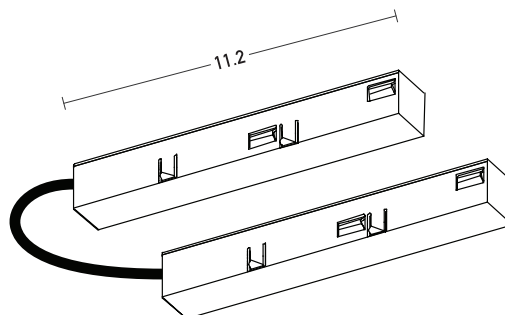

### Flex Connector with Cable

Voltage	48V
Dimensions	L: 11.2cm W: 2.3cm H: 2.3cm

### Description

Flex Connector with Cable in White color for 48V Magnetic Linear System.

Suggested for All 48V Magnetic Tracks.

000000000000