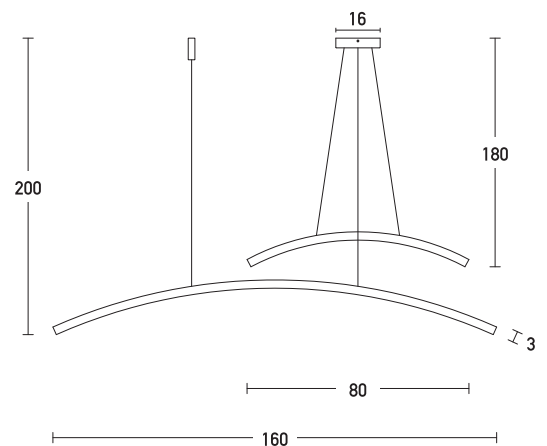

Product Data Sheet

Date: 04/06/2021
www.zambelislights.gr

Code 20130

Color: Black Matt

Indoor Lighting

Power	48W
Voltage	220-240V
Operating Frequency	50/60Hz
Color Temperature	3000K
Lumen	3600Lm
Cri	80
Dimensions	L: 80+160cm H: 200cm
Base	Ø: 16cm H: 3.5cm
Dimmable	☉
Material	Aluminium - Acrylic
Special Feature	Step Dimming 10% , 40% , 100%
	Profile 2x3cm

Description

Indoor Pendant Led light by Aluminium and Acrylic in Black Matt color.
 Step Dimming light 10% , 40% , 100%.

5213010013051