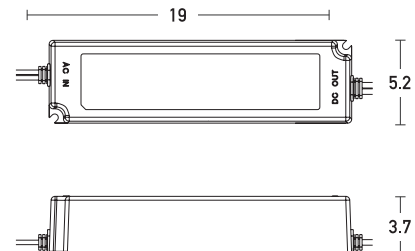

Product Data Sheet

Date: 19/01/2022
www.zambelislights.gr

Code 20298

Color: White

Remote Driver 100W DALI KIT

Power	MAX 100W
Voltage	48V
IP	20
Dimensions	L: 19cm W: 5.2cm H: 3.7cm

Description

Remote Driver 100W DALI KIT

*5 Years Guarantee

Suggested for Lighting Track System
 48V Magnetic Linear System

5213010015574