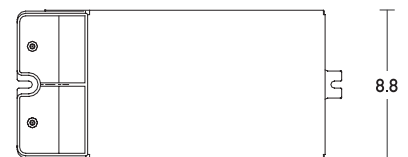

Description

Remote Driver 150W PUSH BUTTON KIT
*5 Years Guarantee

Suggested for Lighting Track System
48V Magnetic Linear System