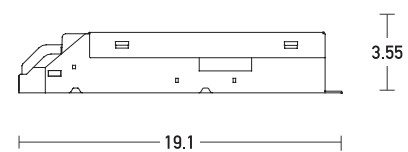

Description

Remote Driver 150W PUSH BUTTON KIT
*5 Years Guarantee

Suggested for Lighting Track System
48V Magnetic Linear System