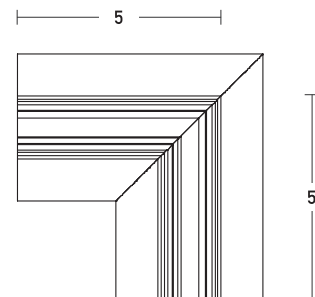

Product Data Sheet

Date: 24/08/2021
www.zambelislights.gr

Code 2083W-C1

Color: Sandy White

Trimless Vertical Track Corner 90°

Voltage	48V
Dimensions	W: 7cm H: 7cm

Description

Trimless Track Corner 90° Vertical Plane
 Type C1 for 48V Magnetic System
 in Sandy White color.

Suggested Trimless Track for 48V Magnetic System
 2083W-1 in Sandy White color,
 2083W-2 in Sandy White color,
 2083W-3 in Sandy White color.

Notice: For corners type C1 required also to order Flex Connector 20105.
 For corners type C2 required also to order Corner Connector 20104.