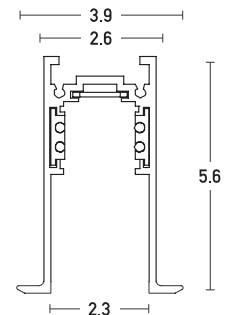

### Recessed Track 2m

Voltage	48V
Dimensions	W: 3.9cm H: 5.6cm
Length	2m

### Description

2m Recessed Track for 48V Magnetic System  
 in Sandy Black color.

Suggested Recessed Track Corners 90°  
 2084B-C1 for Vertical Plane in Sandy Black color.  
 2084B-C2 for Horizontal Plane in Sandy Black color.

Notice: For corners type C1 required also to order Flex Connector 20105.  
 For corners type C2 required also to order Corner Connector 20104.