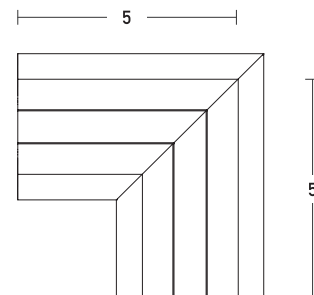

Description

Recessed Track Corner 90° Vertical Plane
Type C1 for 48V Magnetic System
in Sandy White color.

Suggested Recessed Track for 48V Magnetic System
2084W-1 in Sandy White color,
2084W-2 in Sandy White color,
2084W-3 in Sandy White color.

Notice: For corners type C1 required also to order Flex Connector 20105.
For corners type C2 required also to order Corner Connector 20104.