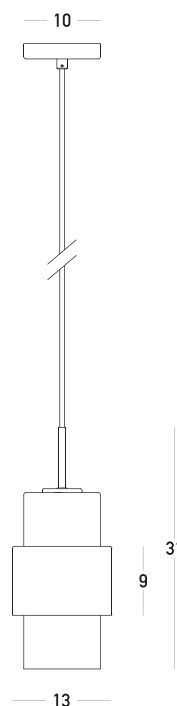

# Product Data Sheet

Date: 11/01/2023  
[www.zambelislights.gr](http://www.zambelislights.gr)

Code 22002

Color: Black Matte

Chrome Glass

## Indoor Lighting

Bulb	1x E27
Power	40W MAX
Voltage	220-240V
Operating Frequency	50/60Hz
Dimensions	Ø: 13cm H: 31cm
Base	Ø: 10cm H: 2cm
Glass	Ø: 13cm H: 23cm
Material	Metal-Glass
Special Feature	150cm Fabric Cable Adjustable

## Description

Single Pendant light  
 made of glass and metal,  
 in black matte shade and clear chrome glass.

5213010017592

[www.zambelislights.gr](http://www.zambelislights.gr) | [www.zambelislights.com](http://www.zambelislights.com)