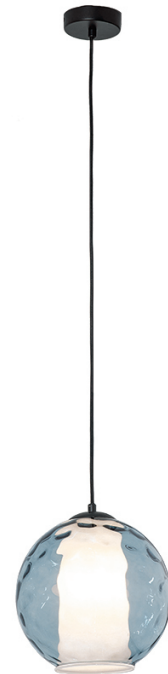

Product Data Sheet

Date: 25/01/2023
www.zambelislights.gr

Code 22034

Color: Sandy Black

Blue Glass

Indoor Lighting

Bulb	1x E27
Power	40W MAX
Voltage	220-240V
Operating Frequency	50/60Hz
Dimensions	Ø: 25.5cm H: 26.5cm
Base	Ø: 10cm H: 2.5cm
Material	Metal-Aluminum-Dimple Glass Opal Glass
Special Feature	150cm Fabric Cable Adjustable

Description

Single Pendant light made of metal, aluminum and dimple glass outside with opal glass inside, in a sandy black finishing and transparent blue glass.

www.zambelislights.gr | www.zambelislights.com