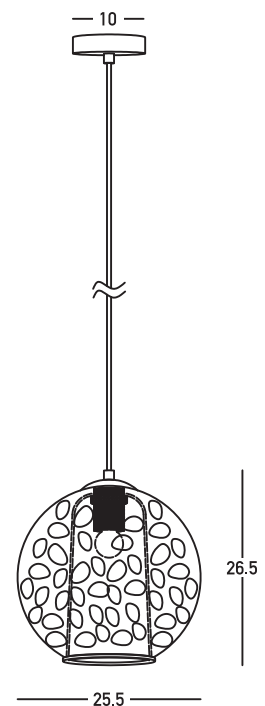

Product Data Sheet

Date: 25/01/2023
www.zambelislights.gr

Code 22034

Color: Sandy Black

Blue Glass

Indoor Lighting

Bulb	1x E27
Power	40W MAX
Voltage	220-240V
Operating Frequency	50/60Hz
Dimensions	Ø: 25.5cm H: 26.5cm
Base	Ø: 10cm H: 2.5cm
Material	Metal-Aluminum-Dimple Glass Opal Glass
Special Feature	150cm Fabric Cable Adjustable

Description

Single Pendant light made of metal, aluminum and dimple glass outside with opal glass inside, in a sandy black finishing and transparent blue glass.

www.zambelislights.gr | www.zambelislights.com