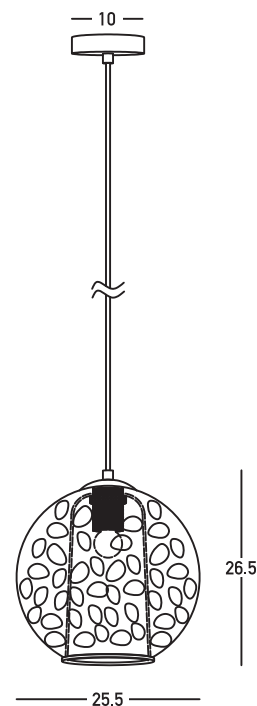

Product Data Sheet

Date: 25/01/2023
www.zambelislights.gr

Code 22035

Color: Sandy Black

Smoked Glass

Indoor Lighting

| | |
|---------------------|---|
| Bulb | 1x E27 |
| Power | 40W MAX |
| Voltage | 220-240V |
| Operating Frequency | 50/60Hz |
| Dimensions | Ø: 25.5cm H: 26.5cm |
| Base | Ø: 10cm H: 2.5cm |
| Material | Metal-Aluminum-Dimple Glass Opal Glass |
| Special Feature | 150cm Fabric Cable Adjustable |

Description

Single Pendant light made of metal, aluminum and dimple glass outside with opal glass inside, in a sandy black finishing and smoked glass.

www.zambelislights.gr | www.zambelislights.com

5213010018063