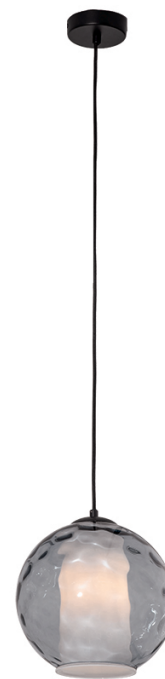

Product Data Sheet

Date: 25/01/2023
www.zambelislights.gr

Code 22035

Color: Sandy Black

Smoked Glass

Indoor Lighting

| | |
|---------------------|---|
| Bulb | 1x E27 |
| Power | 40W MAX |
| Voltage | 220-240V |
| Operating Frequency | 50/60Hz |
| Dimensions | Ø: 25.5cm H: 26.5cm |
| Base | Ø: 10cm H: 2.5cm |
| Material | Metal-Aluminum-Dimple Glass Opal Glass |
| Special Feature | 150cm Fabric Cable Adjustable |

Description

Single Pendant light made of metal, aluminum and dimple glass outside with opal glass inside, in a sandy black finishing and smoked glass.

www.zambelislights.gr | www.zambelislights.com

5213010018063