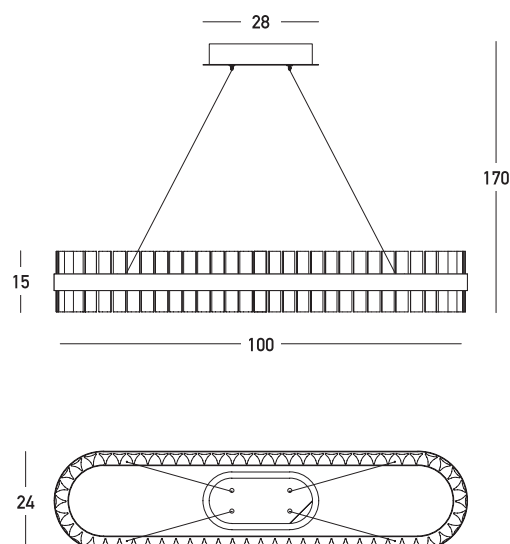

Description

Pendant LED light
made of stainless steel and clear glass,
in gold matte finishing.

5213010018124

www.zambelislights.gr | www.zambelislights.com