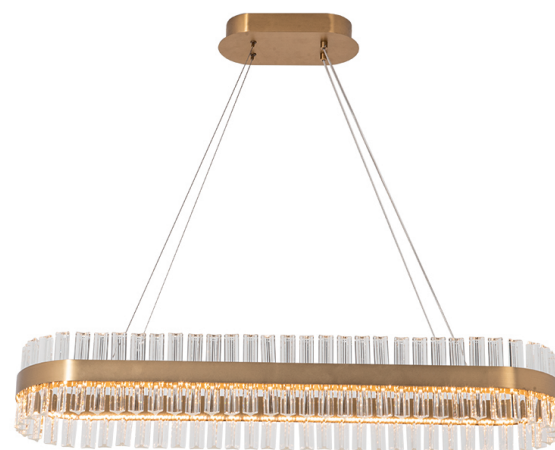

# Product Data Sheet

Date: 30/01/2023  
[www.zambelislights.gr](http://www.zambelislights.gr)

Code 22041

Color: Gold Matte

## Indoor Lighting

|                     |                             |
|---------------------|-----------------------------|
| Power               | 68W                         |
| Voltage             | 220-240V                    |
| Operating Frequency | 50/60Hz                     |
| Color Temperature   | 3000K                       |
| Lumen               | 8700Lm                      |
| Cri                 | 80                          |
| Dimensions          | L: 100cm W: 24cm H: 170cm   |
| Base                | L: 28cm W: 14cm H: 5cm      |
| Dimmable Triac      | <input type="checkbox"/>    |
| Material            | Stainless Steel-Clear Glass |
| Special Feature     | 150cm Cable Adjustable      |
| Profile             | W: 3.5cm H: 4cm             |

## Description

Pendant LED light  
 made of stainless steel and clear glass,  
 in gold matte finishing.

5213010018124

[www.zambelislights.gr](http://www.zambelislights.gr) | [www.zambelislights.com](http://www.zambelislights.com)
