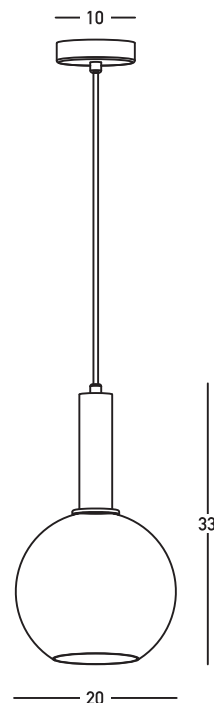

## Product Data Sheet

Date: 25/01/2023  
[www.zambelislights.gr](http://www.zambelislights.gr)

Code 22071

Color: Gold Matte

### Indoor Lighting

Bulb	1x E27
Power	40W MAX
Voltage	220-240V
Operating Frequency	50/60Hz
Dimensions	Ø: 20cm H: 33cm
Base	Ø: 10cm H: 2.5cm
Opal Glass	Ø: 20cm H: 18cm
Material	Metal-Opal Glass
Special Feature	150cm Fabric Cable Adjustable

### Description

Single Pendant light  
 made of metal and white opal glass,  
 in a gold matte finishing.

5213010018896

[www.zambelislights.gr](http://www.zambelislights.gr) | [www.zambelislights.com](http://www.zambelislights.com)
