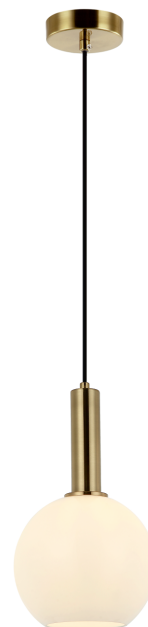

## Product Data Sheet

Date: 25/01/2023  
[www.zambelislights.gr](http://www.zambelislights.gr)

Code 22071

Color: Gold Matte

### Indoor Lighting

Bulb	1x E27
Power	40W MAX
Voltage	220-240V
Operating Frequency	50/60Hz
Dimensions	Ø: 20cm H: 33cm
Base	Ø: 10cm H: 2.5cm
Opal Glass	Ø: 20cm H: 18cm
Material	Metal-Opal Glass
Special Feature	150cm Fabric Cable Adjustable

### Description

Single Pendant light  
 made of metal and white opal glass,  
 in a gold matte finishing.

5213010018896

[www.zambelislights.gr](http://www.zambelislights.gr) | [www.zambelislights.com](http://www.zambelislights.com)
