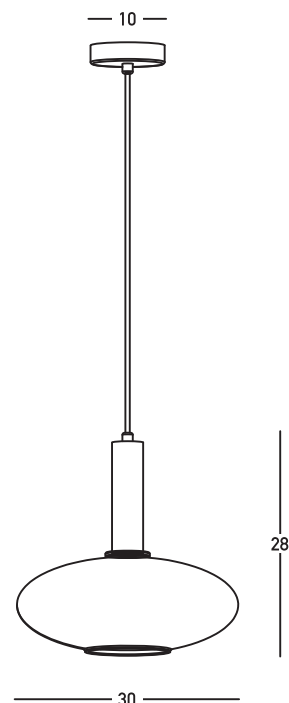

Product Data Sheet

Date: 25/01/2023
www.zambelislights.gr

Code 22072

Color: Gold Matte

Indoor Lighting

Bulb	1x E27
Power	40W MAX
Voltage	220-240V
Operating Frequency	50/60Hz
Dimensions	Ø: 30cm H: 28cm
Base	Ø: 10cm H: 2.5cm
Opal Glass	Ø: 30cm H: 11cm
Material	Metal-Opal Glass
Special Feature	150cm Fabric Cable Adjustable

Description

Single Pendant light
 made of metal and white opal glass,
 in a gold matte finishing.

www.zambelislights.gr | www.zambelislights.com

5213010018902