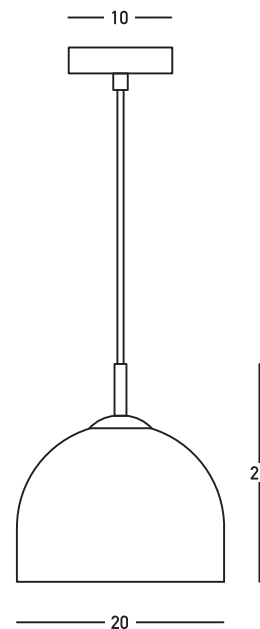

Product Data Sheet

Date: 27/01/2023
www.zambelislights.gr

Code 22114

Color: Black Matte

Champagne Glass

Indoor Lighting

Bulb	1x E14
Power	40W MAX
Voltage	220-240V
Operating Frequency	50/60Hz
Dimensions	Ø: 40cm H: 21cm
Base	Ø: 10cm H: 2.5cm
Glass	Ø: 20cm H: 15cm
Material	Metal-Glass
Special Feature	150cm Fabric Cable Adjustable

Description

Single Pendant light
 made of metal and glass,
 in a black matte finishing with
 champagne glass.

www.zambelislights.gr | www.zambelislights.com

5213010019633