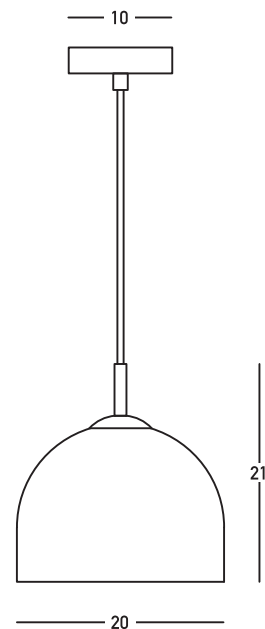

Product Data Sheet

Date: 27/01/2023
www.zambelislights.gr

Code 22115

Color: Painted Gold

Clear Glass

Indoor Lighting

Bulb	1x E14
Power	40W MAX
Voltage	220-240V
Operating Frequency	50/60Hz
Dimensions	Ø: 40cm H: 21cm
Base	Ø: 10cm H: 2.5cm
Glass	Ø: 20cm H: 15cm
Material	Metal-Glass
Special Feature	150cm Fabric Cable Adjustable

Description

Single Pendant light
 made of metal and glass,
 in a painted gold finishing with
 clear glass.

www.zambelislights.gr | www.zambelislights.com

5213010019640