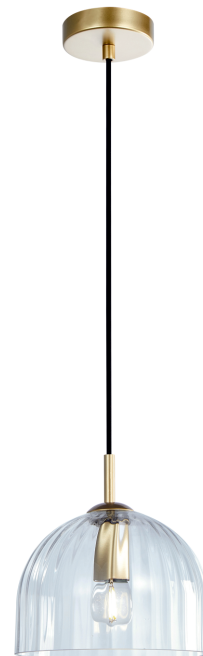

Product Data Sheet

Date: 27/01/2023
www.zambelislights.gr

Code 22115

Color: Painted Gold

Clear Glass

Indoor Lighting

Bulb	1x E14
Power	40W MAX
Voltage	220-240V
Operating Frequency	50/60Hz
Dimensions	Ø: 40cm H: 21cm
Base	Ø: 10cm H: 2.5cm
Glass	Ø: 20cm H: 15cm
Material	Metal-Glass
Special Feature	150cm Fabric Cable Adjustable

Description

Single Pendant light
 made of metal and glass,
 in a painted gold finishing with
 clear glass.

www.zambelislights.gr | www.zambelislights.com

5213010019640