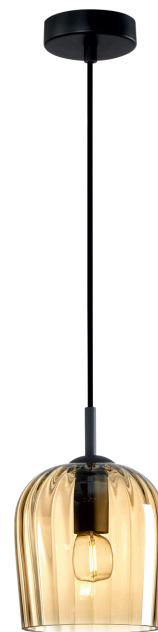

Product Data Sheet

Date: 27/01/2023
www.zambelislights.gr

Code 22116

Color: Black Matte

Champagne Glass

Indoor Lighting

Bulb	1x E14
Power	40W MAX
Voltage	220-240V
Operating Frequency	50/60Hz
Dimensions	Ø: 16cm H: 23cm
Base	Ø: 10cm H: 2.5cm
Glass	Ø: 16cm H: 17cm
Material	Metal-Glass
Special Feature	150cm Fabric Cable Adjustable

Description

Single Pendant light
 made of metal and glass,
 in a black matte finishing with
 champagne glass.

www.zambelislights.gr | www.zambelislights.com

5213010019657