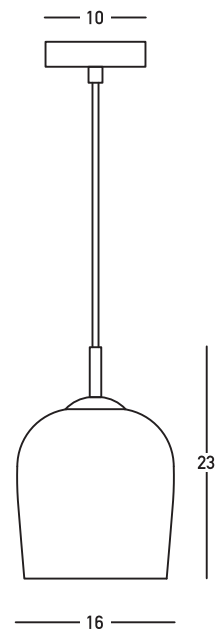

Product Data Sheet

Date: 27/01/2023
www.zambelislights.gr

Code 22116

Color: Black Matte

Champagne Glass

Indoor Lighting

Bulb	1x E14
Power	40W MAX
Voltage	220-240V
Operating Frequency	50/60Hz
Dimensions	Ø: 16cm H: 23cm
Base	Ø: 10cm H: 2.5cm
Glass	Ø: 16cm H: 17cm
Material	Metal-Glass
Special Feature	150cm Fabric Cable Adjustable

Description

Single Pendant light
 made of metal and glass,
 in a black matte finishing with
 champagne glass.

www.zambelislights.gr | www.zambelislights.com

5213010019657