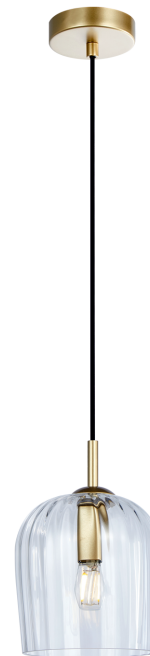

## Product Data Sheet

Date: 27/01/2023  
[www.zambelislights.gr](http://www.zambelislights.gr)

Code 22117

Color: Painted Gold

Clear Glass

### Indoor Lighting

Bulb	1x E14
Power	40W MAX
Voltage	220-240V
Operating Frequency	50/60Hz
Dimensions	Ø: 16cm H: 23cm
Base	Ø: 10cm H: 2.5cm
Glass	Ø: 16cm H: 17cm
Material	Metal-Glass
Special Feature	150cm Fabric Cable Adjustable

### Description

Single Pendant light  
 made of metal and glass,  
 in a painted gold finishing with  
 clear glass.

5213010019664