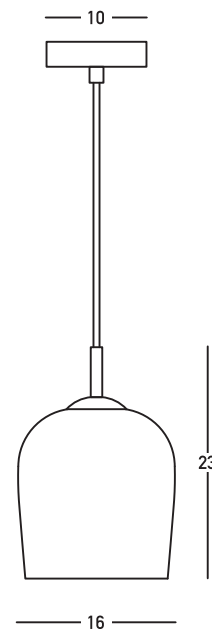

## Product Data Sheet

Date: 27/01/2023  
[www.zambelislights.gr](http://www.zambelislights.gr)

Code 22117

Color: Painted Gold

Clear Glass

### Indoor Lighting

Bulb	1x E14
Power	40W MAX
Voltage	220-240V
Operating Frequency	50/60Hz
Dimensions	Ø: 16cm H: 23cm
Base	Ø: 10cm H: 2.5cm
Glass	Ø: 16cm H: 17cm
Material	Metal-Glass
Special Feature	150cm Fabric Cable Adjustable

### Description

Single Pendant light  
 made of metal and glass,  
 in a painted gold finishing with  
 clear glass.

5213010019664