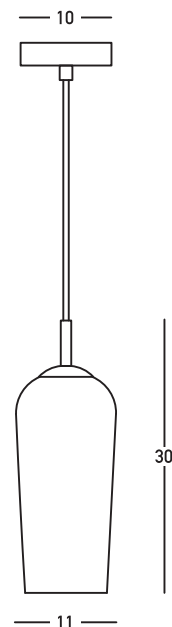

Product Data Sheet

Date: 27/01/2023
www.zambelislights.gr

Code 22118

Color: Black Matte

Chmpagne Glass

Indoor Lighting

Bulb	1x E14
Power	40W MAX
Voltage	220-240V
Operating Frequency	50/60Hz
Dimensions	Ø: 11cm H: 30cm
Base	Ø: 10cm H: 2.5cm
Glass	Ø: 11cm H: 24cm
Material	Metal-Glass
Special Feature	150cm Fabric Cable Adjustable

Description

Single Pendant light
 made of metal and glass,
 in a black matte finishing with
 champagne glass.

5213010019671

www.zambelislights.gr | www.zambelislights.com