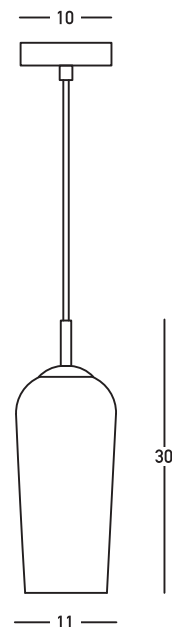

## Product Data Sheet

Date: 27/01/2023  
[www.zambelislights.gr](http://www.zambelislights.gr)

Code 22119

Color: Painted Gold

Clear Glass

### Indoor Lighting

Bulb	1x E14
Power	40W MAX
Voltage	220-240V
Operating Frequency	50/60Hz
Dimensions	Ø: 11cm H: 30cm
Base	Ø: 10cm H: 2.5cm
Glass	Ø: 11cm H: 24cm
Material	Metal-Glass
Special Feature	150cm Fabric Cable Adjustable

### Description

Single Pendant light  
 made of metal and glass,  
 in a painted gold finishing with  
 clear glass.

5213010019688

[www.zambelislights.gr](http://www.zambelislights.gr) | [www.zambelislights.com](http://www.zambelislights.com)