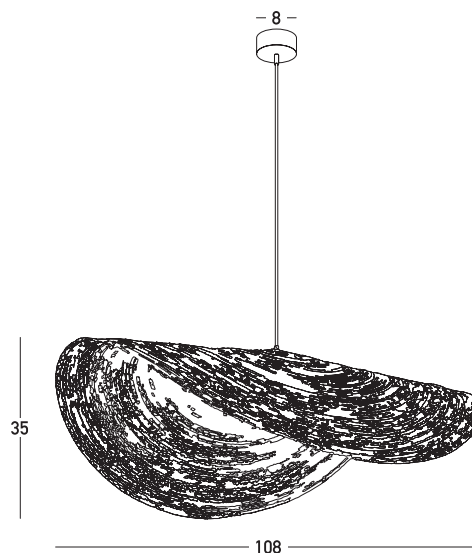

Product Data Sheet

Date: 30/01/2023
www.zambelislights.gr

Code 22169

Color: Natural

Sandy Black

Indoor Lighting

Bulb	1x E27 LED
Power	20W MAX
Voltage	220-240V
Operating Frequency	50/60Hz
Dimensions	Ø: 108cm H: 35cm
Base	Ø: 8cm H: 3.5cm
Material	Metal-Braided Wheat
Special Feature	200cm Black Fabric Cable Adjustable

Description

Single Pendant light
 made of metal and knitted wheat,
 in a sandy black finishing and
 natural knitted wheat with colored details.

5212031000279

www.zambelislights.gr | www.zambelislights.com