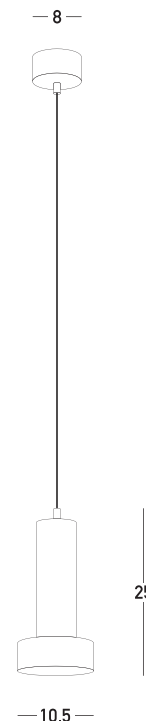

Product Data Sheet

Date: 12/01/2023
www.zambelislights.gr

Code 22185

Color: Sandy Black

Painted Gold

Indoor Lighting

Bulb	1x GU10
Power	25W MAX
Voltage	220-240V
Operating Frequency	50/60Hz
Dimensions	Ø: 10.5cm H: 25cm
Base	Ø: 8cm H: 3.5cm
Material	Metal-Aluminum
Special Feature	200cm Fabric Cable Adjustable

Description

Single Pendant light
 made of metal and aluminum,
 in a sandy black finish and gold paint.

5212031000439

www.zambelislights.gr | www.zambelislights.com