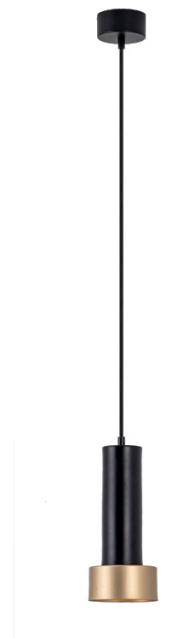

Product Data Sheet

Date: 12/01/2023
www.zambelislights.gr

Code 22185

Color: Sandy Black

Painted Gold

Indoor Lighting

Bulb	1x GU10
Power	25W MAX
Voltage	220-240V
Operating Frequency	50/60Hz
Dimensions	Ø: 10.5cm H: 25cm
Base	Ø: 8cm H: 3.5cm
Material	Metal-Aluminum
Special Feature	200cm Fabric Cable Adjustable

Description

Single Pendant light
 made of metal and aluminum,
 in a sandy black finish and gold paint.

5212031000439

www.zambelislights.gr | www.zambelislights.com