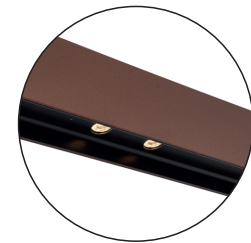

Product Data Sheet

Date: 08/12/2022
www.zambelislights.gr

Code 22209

Color: Sandy Black

Corten

Indoor Lighting

Power	18W Uplight 36W Downlight
Voltage	220-240V
Operating Frequency	50/60Hz
Color Temperature	3000K
Lumen	7560Lm
Cri	80
Dimensions	L: 142cm W: 4.8cm H: 7.8cm
Base	Ø: 8cm H: 3.5cm
Non Dimmable	<input checked="" type="checkbox"/>
Material	Aluminium
Special Feature	200cm Fabric Cable Adjustable Optional Dimming DALI

Description

Pendant rail Led light with up and down lighting made of aluminum, in painted corten brown and sandy black shades.