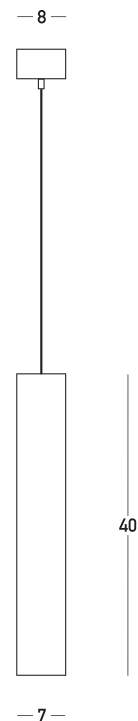

Product Data Sheet

Date: 12/01/2023
www.zambelislights.gr

Code 22214

Color: Sandy Black

Natural Wood

Indoor Lighting

Bulb	1x GU10 LED
Power	9W MAX
Voltage	220-240V
Operating Frequency	50/60Hz
Dimensions	Ø: 7cm H: 40cm
Base	Ø: 8cm H: 3.5cm
Material	Wood
Special Feature	150cm Fabric Cable Adjustable

Description

Single Pendant Cylinder light
 made of wood,
 in dark black shade and natural wood.

5212031000712

www.zambelislights.gr | www.zambelislights.com