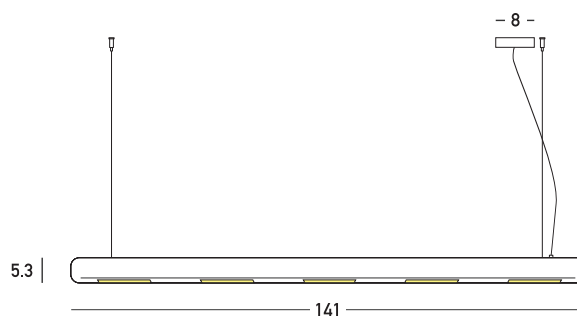

Product Data Sheet

Date: 16/01/2023
www.zambelislights.gr

Code 22222

Color: Sandy Black

Corten

Indoor Lighting

Power	50W
Voltage	220-240V
Operating Frequency	50/60Hz
Color Temperature	3000K
Lumen	5500Lm
Cri	90
Dimensions	Ø: 5.3cm L: 141cm
Base	Ø: 8cm H: 3.5cm
Non Dimmable	<input checked="" type="checkbox"/>
Material	Aluminum-ABS
Special Feature	200cm Fabric Cable Adjustable Optional Dimming DALI

Description

Pendant LED Tube light
 made of aluminum and polycarbonate,
 in corten brown and sandy black shade.

5212031000774

www.zambelislights.gr | www.zambelislights.com