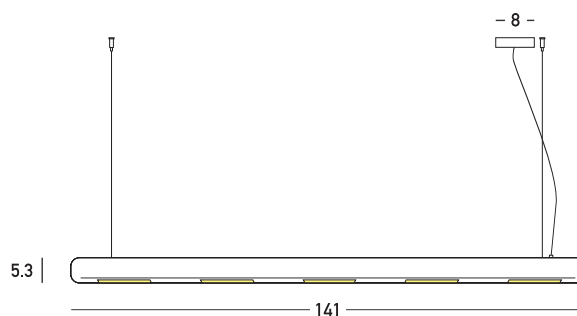

Product Data Sheet

Date: 11/01/2023
www.zambelislights.gr

Code 22223

Color: Sandy Black

Painted Bronze

Indoor Lighting

Power	50W
Voltage	220-240V
Operating Frequency	50/60Hz
Color Temperature	3000K
Lumen	5500Lm
Cri	90
Dimensions	Ø: 5.3cm L: 141cm
Base	Ø: 8cm H: 3.5cm
Non Dimmable	<input checked="" type="checkbox"/>
Material	Aluminum-ABS
Special Feature	200cm Fabric Cable Adjustable Optional Dimming DALI

Description

Pendant LED Tube light
 made of aluminum and polycarbonate,
 in painted bronze and sandy black shade.

5212031000781

www.zambelislights.gr | www.zambelislights.com