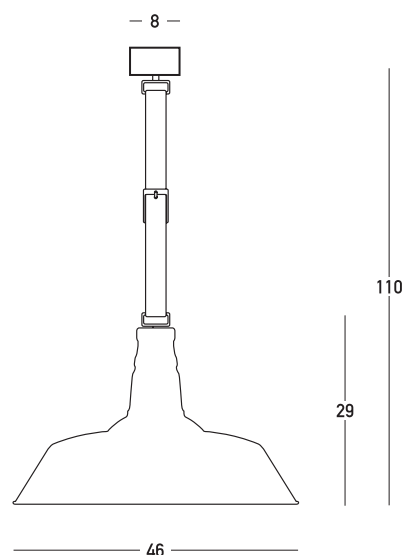

Description

Single Pendant light
made of metal and leather,
in bronze paint with
black leather hanging belt.