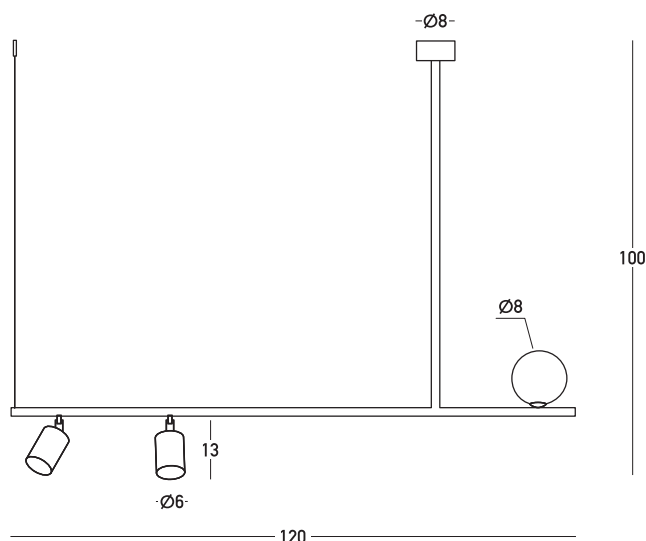

Description

Pendant light made of metal and opal glass, in a sandy black finish with painted gold spots.

www.zambelislights.gr | www.zambelislights.com

5212031000828