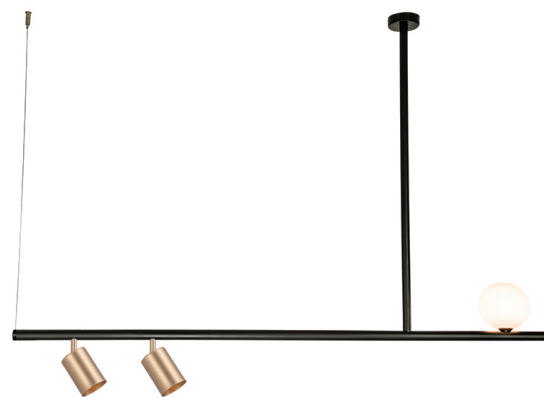

Product Data Sheet

Date: 01/02/2023
www.zambelislights.gr

Code 22227

Color: Sandy Black

Painted Gold

Indoor Lighting

Bulb	2x GU10 1x G9 LED
Power	25W MAX / Bulb 9W MAX
Voltage	220-240V
Operating Frequency	50/60Hz
Dimensions	L: 120cm W: 8cm H: 100cm
Base	Ø: 8cm H: 3.5cm
Spots Dimensions	Ø: 6cm H: 13cm
Opal Glass	Ø: 8cm
Material	Metal-Opal Glass

Description

Pendant light made of metal and opal glass, in a sandy black finish with painted gold spots.

www.zambelislights.gr | www.zambelislights.com

5212031000828