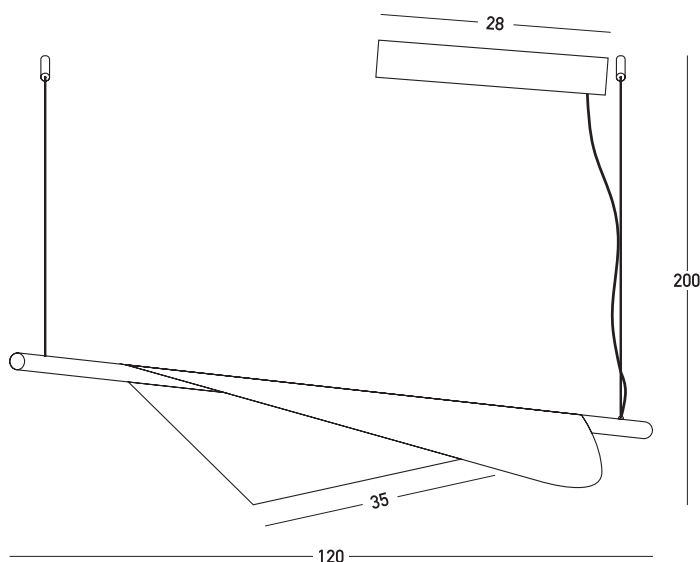

Description

Pendant LED light made of metal, aluminum and diffuser, in a sandy black and painted bronze finishing.