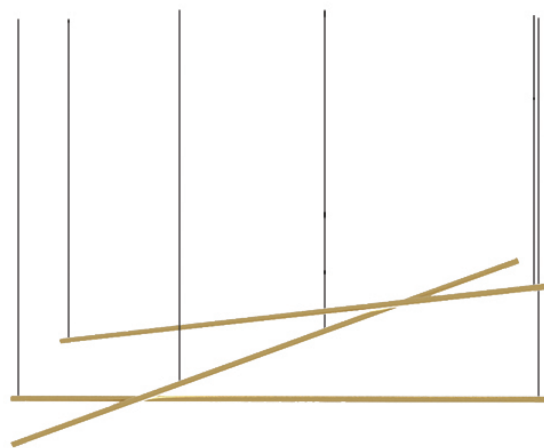

Product Data Sheet

Date: 10/01/2023
www.zambelislights.gr

Code 22238

Color: Gold Matte

Indoor Lighting

| | |
|---------------------|---|
| Power | 64W |
| Voltage | 220-240V |
| Operating Frequency | 50/60Hz |
| Color Temperature | 3000K |
| Lumen | 5760Lm |
| Cri | 90 |
| Dimensions | L: 180cm W: 67.5cm H: 45cm |
| Base | Ø: 26cm H: 3cm |
| Non Dimmable |  |
| Material | Aluminum-Acrylic |
| Special Feature | 200cm Cable Adjustable |
| Profile | Ø: 2.4cm L: 180cm |

Description

Three-light LED light in a rail arrangement made of aluminum and acrylic, in gold matte shade.

Top View