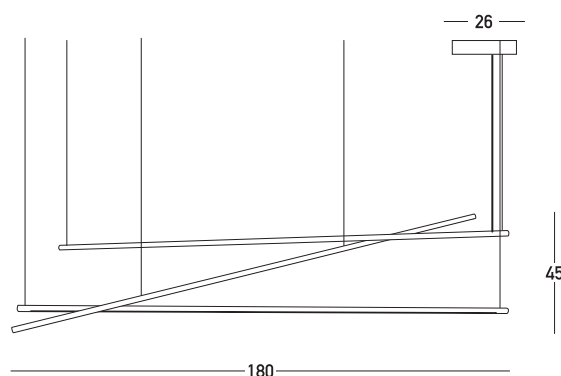

Product Data Sheet

Date: 10/01/2023
www.zambelislights.gr

Code 22238

Color: Gold Matte

Indoor Lighting

| | |
|---------------------|---|
| Power | 64W |
| Voltage | 220-240V |
| Operating Frequency | 50/60Hz |
| Color Temperature | 3000K |
| Lumen | 5760Lm |
| Cri | 90 |
| Dimensions | L: 180cm W: 67.5cm H: 45cm |
| Base | Ø: 26cm H: 3cm |
| Non Dimmable |  |
| Material | Aluminum-Acrylic |
| Special Feature | 200cm Cable Adjustable |
| Profile | Ø: 2.4cm L: 180cm |

Description

Three-light LED light in a rail arrangement made of aluminum and acrylic, in gold matte shade.

Top View