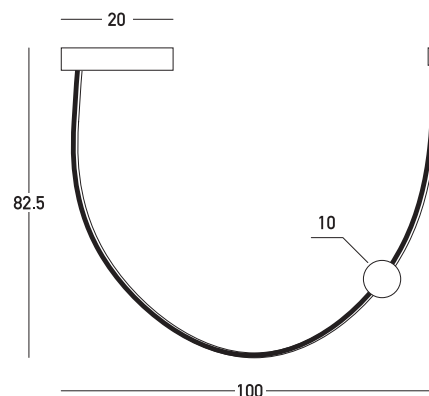

## Indoor Lighting

Power	18W
Voltage	220-240V
Operating Frequency	50/60Hz
Color Temperature	3000K
Lumen	1410Lm
Cri	80
Dimensions	L: 100cm W: 10cm H: 82.5cm
Base	L: 20cm W: 6cm H: 3.5cm
Dimmable Triac	○
Material	Aluminium-Silicon-Opal Glass
Special Feature	Opal Glass Ø: 10cm

## Description

Pendant LED light  
 made of aluminum, silicon and white opal glass,  
 in black matte shade.

5212031001092

www.zambelislights.gr | www.zambelislights.com